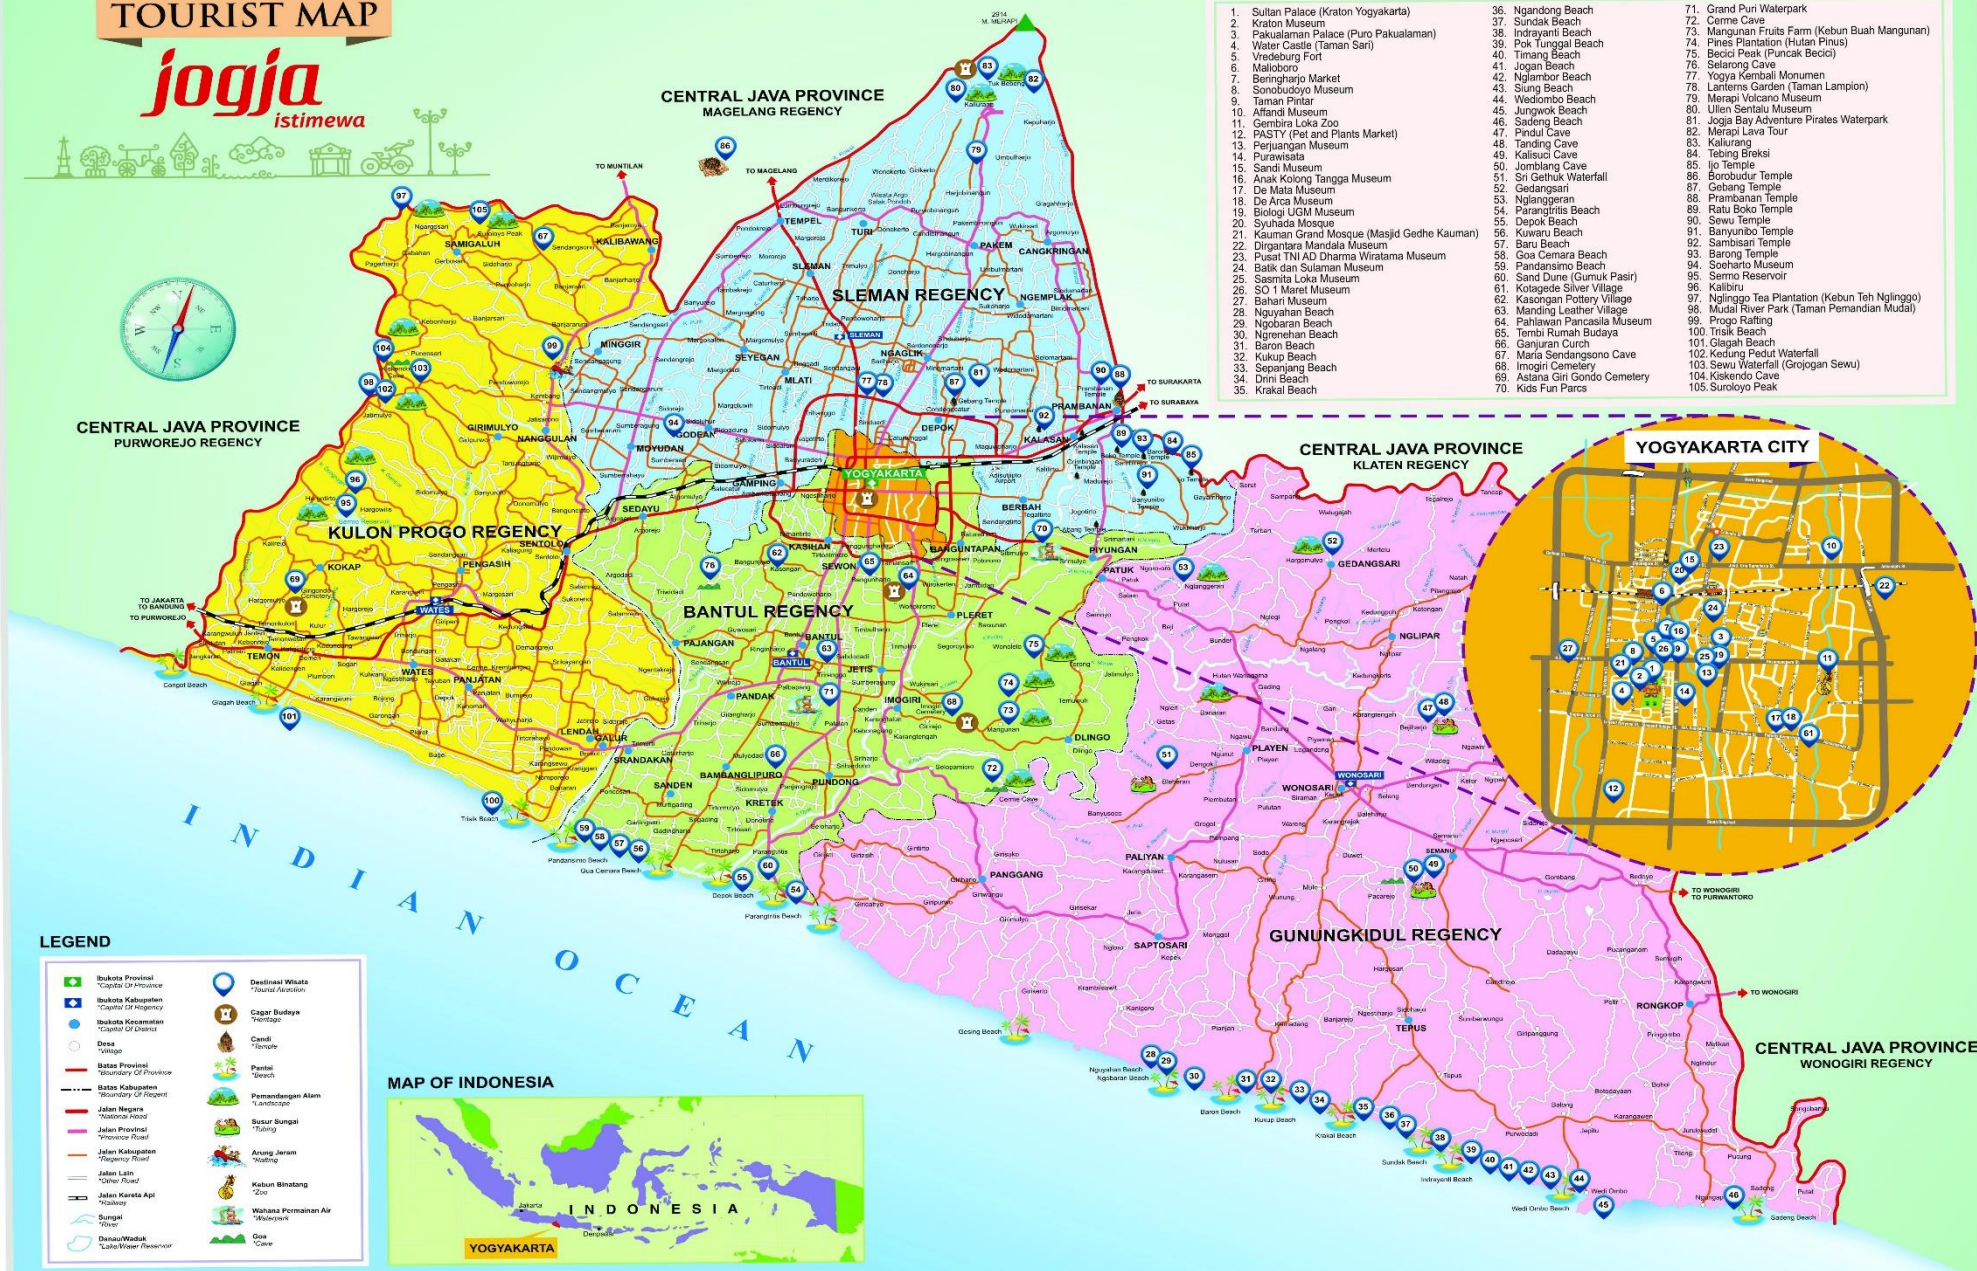

# TOURIST MAP

#### LEGEND

Bukota Provinsi "Capital of Province"	Destinasi Wisata "Tourist Attraction"
Bukota Kabupaten "Capital of Regency"	Cagar Budaya "Monument"
Bukota Kecamatan "Capital of District"	Candi "Temple"
Desa "Village"	Pantai "Beach"
Batas Provinsi "Boundary of Province"	Pemandangan Alam "Landscape"
Batas Kabupaten "Boundary of Regency"	Busur Sungai "River Arch"
Jalan Negara "National Road"	Anjung Jeram "Wharf"
Jalan Provinsi "Province Road"	Kebun Binatang "Zoo"
Jalan Kabupaten "Regency Road"	Wahana Pemandian Air "Water Park"
Jalan Lain "Other Road"	Gua "Cave"
Jalan Karet Aji "Rubber Road"	
Sungai "River"	
Danau/Waduk "Lake/Water Reservoir"	